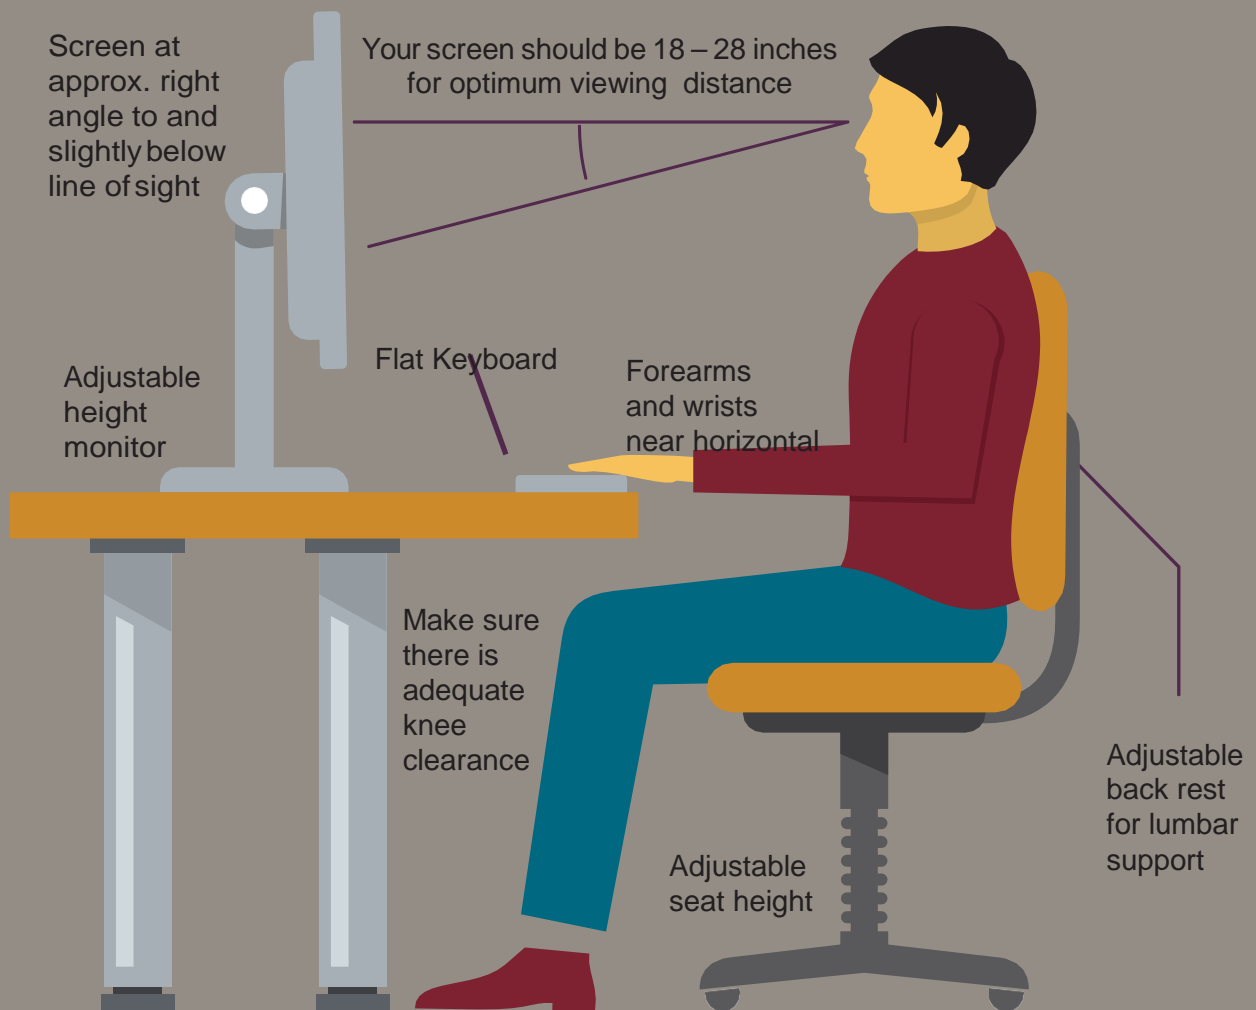

Instructions and Recommendations for Setting Up a Home Work Environment

(Information provided by Keenan & Associates)

Desktop Setup Recommendations

Remember to:

- Adjust your workstation
- Be comfortable!

Below are helpful tips that can help you customize your workstation.

Feet flat on the floor or on foot rest